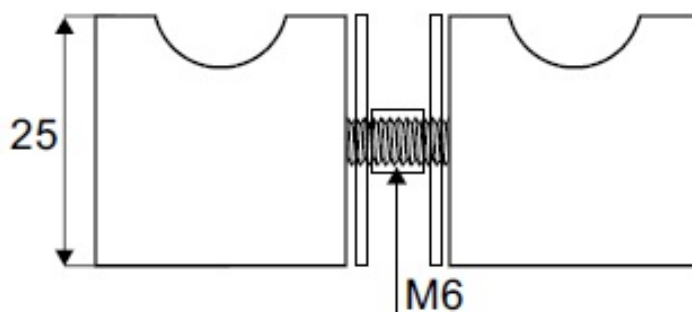

PRODUCT SHEET

Description:

Brass Door Knob "Oslo II", 25x25mm, Polished Brass, 6-12mm Glass. Drill Hole \varnothing 10 mm

Item number:

15.24.036-8

Units	Box	Carton	HS Code	Barcode
Pair	1	50	8302415000	 5704866501989