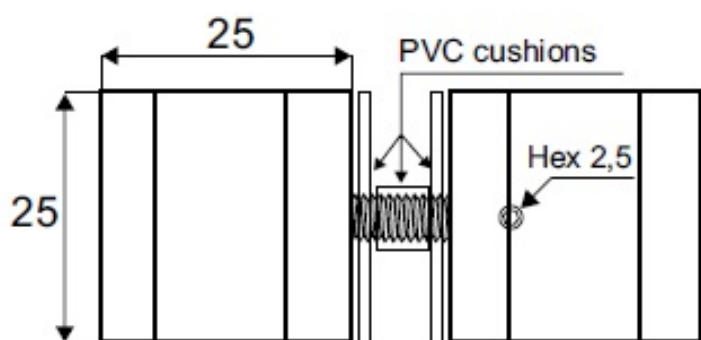

PRODUCT SHEET

Description:

Brass Door Knob "Oslo II", 25x25mm, Polished Brass, 6-12mm Glass. Drill Hole \varnothing 10 mm

Item number:

15.24.036-8

Units	Box	Carton	HS Code	Barcode
Pair	1	50	8302415000	 5704866501989